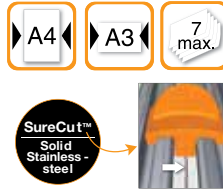

A4 Recycled SureCut™ Personal Paper Trimmer 32 cm					Art. no. 1004639	EAN 3 359000 054542
Height: 56,7 mm	Length: 430 mm	Width: 117 mm	Weight: 590 g	Retail box: 3	Old art. no. 5454	

1. Swing-out ruler extends measuring area for larger paper formats (36 cm). Ruler levels to base surface when extended for more accuracy.
   - Trimmer base is 100% recycled - post consumable recycled black resin and Eco friendly.
   - Recycled material weight for 80% of the total product.
2. Max: Portrait A4 | Landscape A3 | 7 x 80g sheets

A5 Recycled SureCut™ Personal Paper Trimmer 22 cm					Art. no. 1004723	EAN 3 359000 054567
Height: 35 mm	Length: 340 mm	Width: 120 mm	Weight: 230 g	Retail box: 6	Old art. no. 5456