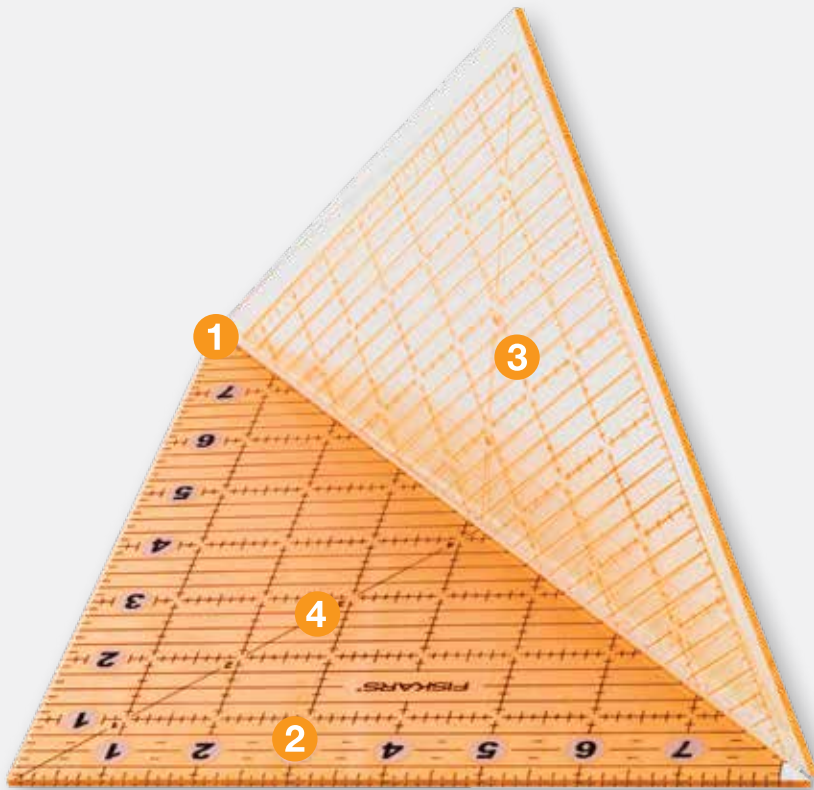

Patchwork rulers

Features & benefits

1 Additional sizes

Folding allows for additional cutting patterns and sizes. Once folded the rulers allow you to cut squares and triangles.

2 Black & white markings

Makes rulers measurements clear to read on both light and dark fabrics.

3 Accuracy

Our transparent rulers provide continuous accuracy that is necessary for measuring and cutting perfect squares, strips, triangles, or any shape for your quilt.

4 Easy use

For easy triangle and star patterns, the angles lines are clearly marked at 30°, 45° and 60°.