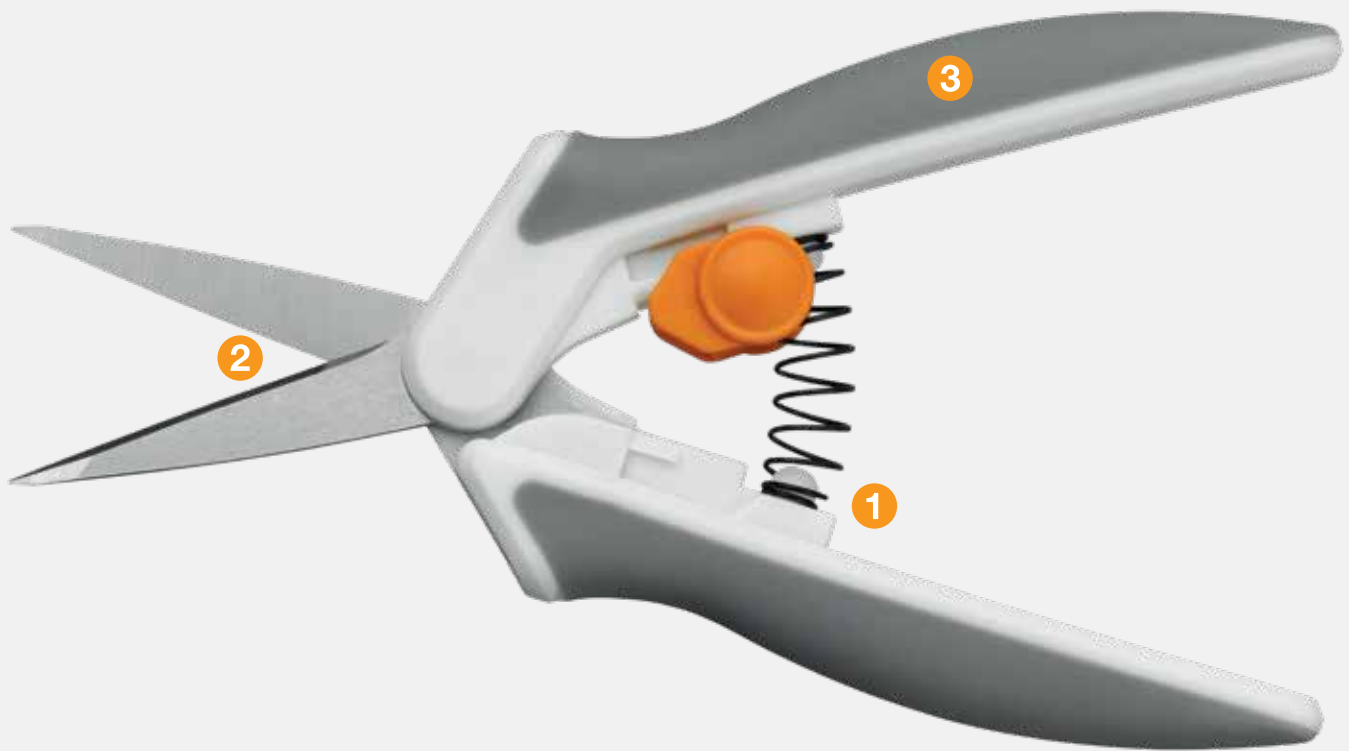

High Performance Precision 15 cm					Art. no. 1016211	EAN 6 4 2 4 0 0 2 0 0 1 9 0 4
Height: 13 mm	Length: 225 mm	Width: 95 mm	Weight: 80 g	Retail box: 6	Old art. no. 7062	

- Amplify scissors cut thick materials other scissors can't.
- Amplify technology senses when blades begin to separate, forcing them back together for a clean cut without slipping or jamming.
- Scissors are perfect for tight spaces, intricate details and deconstruction works.
- Ergonomic handle with Softgrip touch-points enhance comfort and control. For right-handed.
- Ultra-sharp RazorEdge blades made from stainless steel, made from stainless steel, ensure clean cuts all the way to the tip. Protective sheath to keep shears safe and protected.

Easy Action

Perfect for people with weaker hand power

Features & benefits

1 More force

Spring-action design reduce hand strain.

2 Sharp blades

High-grade, stainless-steel blades are ultra-sharp and cut all the way to the tip.