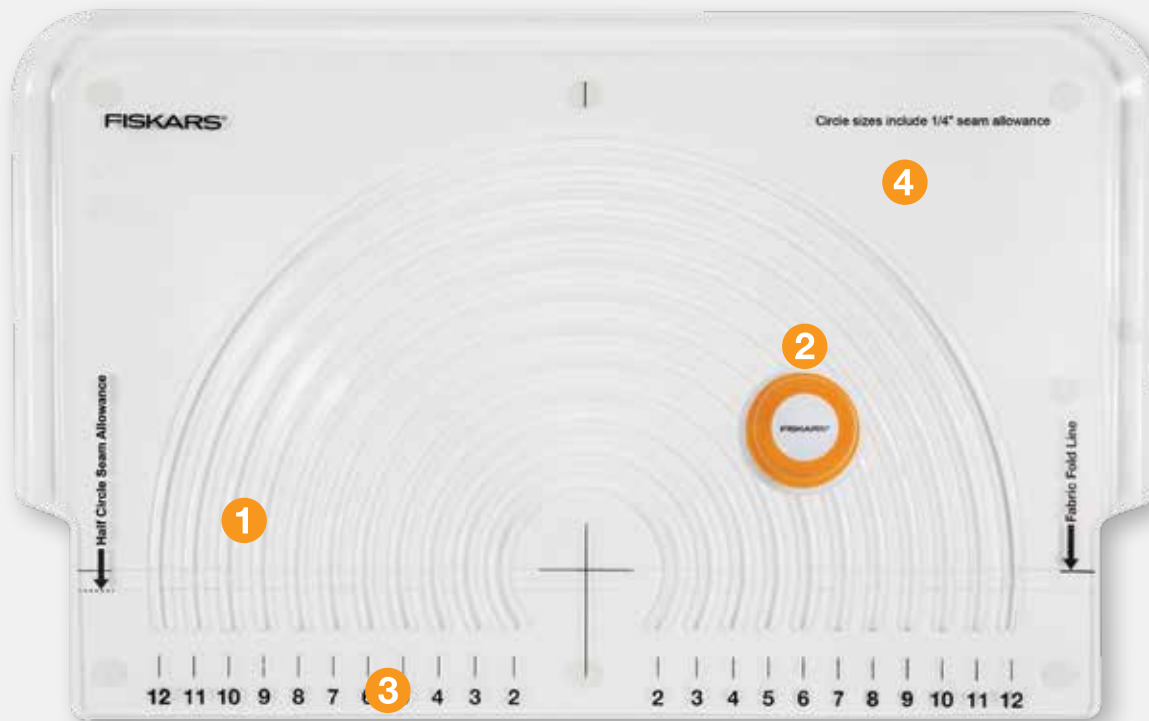

Ideal for creating perfect, consistent circles out of cotton, polyester and more

Features & benefits

1 Circle template guide sizes from 2" - 12"

Larger number of circle sizes options (note: fabric needs to be folded in half).

3 Seam allowance

1/4" seam allowance to half circles by aligning fabric with the half circle seam allowance

2 Rotating cutting handle

Keeps hand in one position when cutting for a smooth fluid cut. Stainless-steel 18 mm blade.

4 Half-fold design

Eliminates pinholes and need for tracing