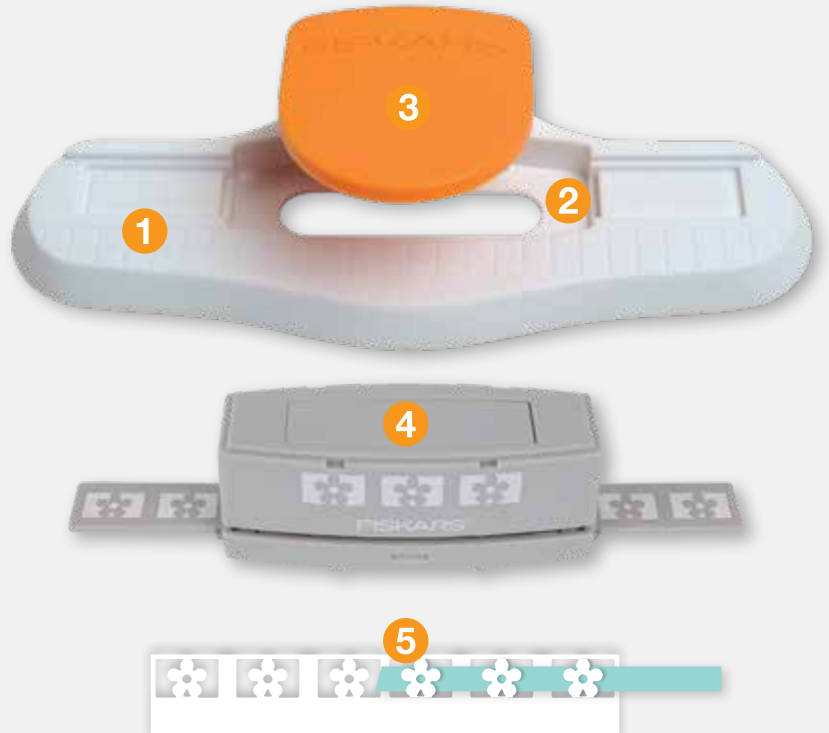

Features & benefits

1 Alignment grid

On punch base and silhouette pattern on the cartridge wings make punching perfectly spaced borders quick and mistake-free.

2 Versatile

Just switch the cartridge to change the design.