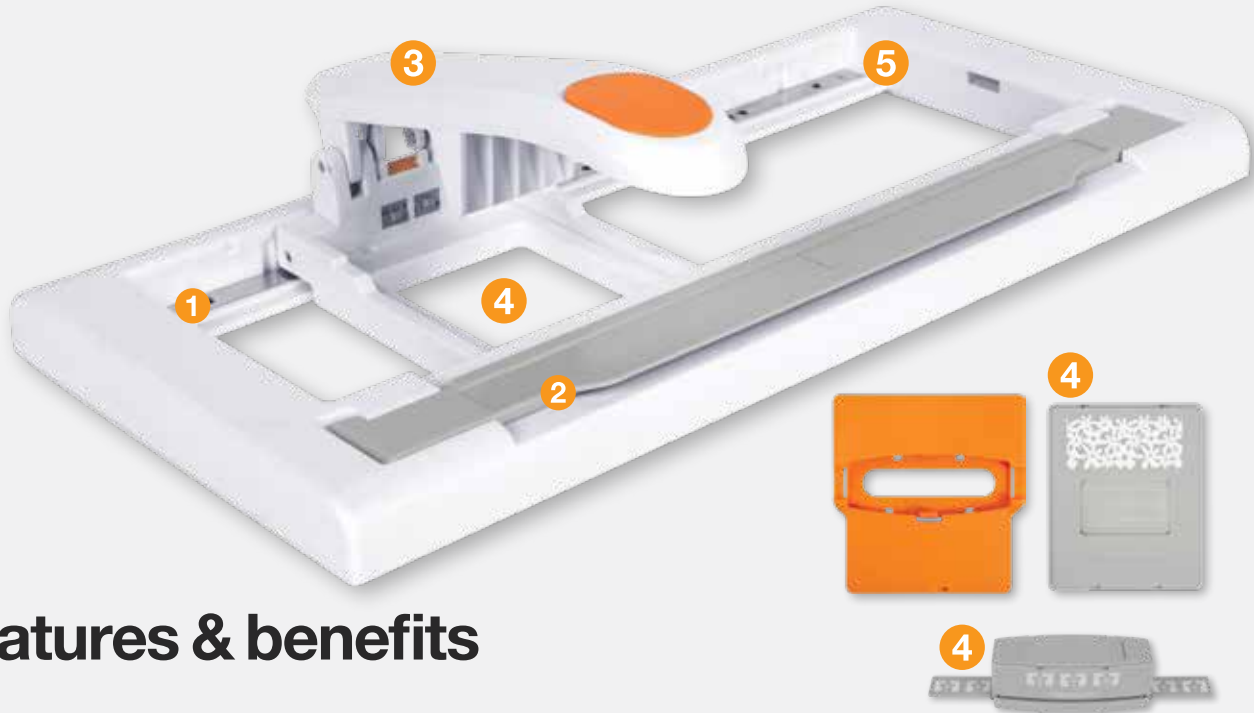

Features & benefits

1 Slide-and-lock technology

Holds paper while punch cartridge slides from one lock-in slot to the next for a perfectly aligned border or ribbon.

2 Magnetic paper clamp

Holds paper firmly.