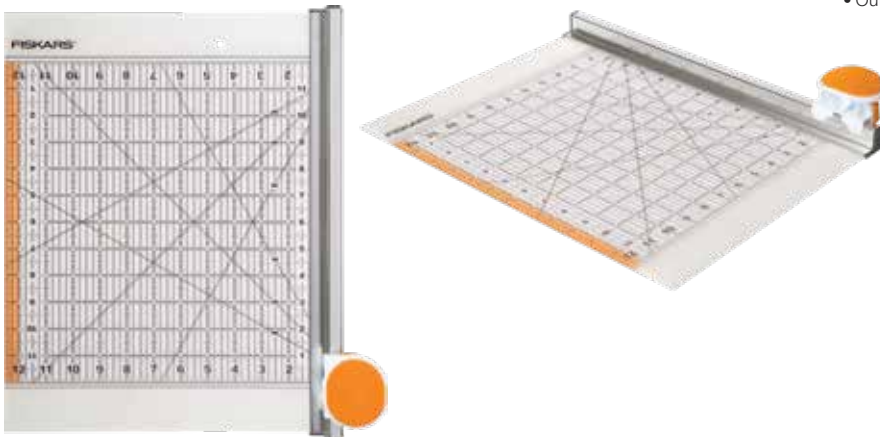

Combo Rotary Cutter Ø45 mm & Ruler 12" x 12"

Art. no. **1016264**

EAN

Height: **21 mm** Length: **27 mm** Width: **142 mm** Weight: **2070 g** Retail box: -

Old art. no. **9515**