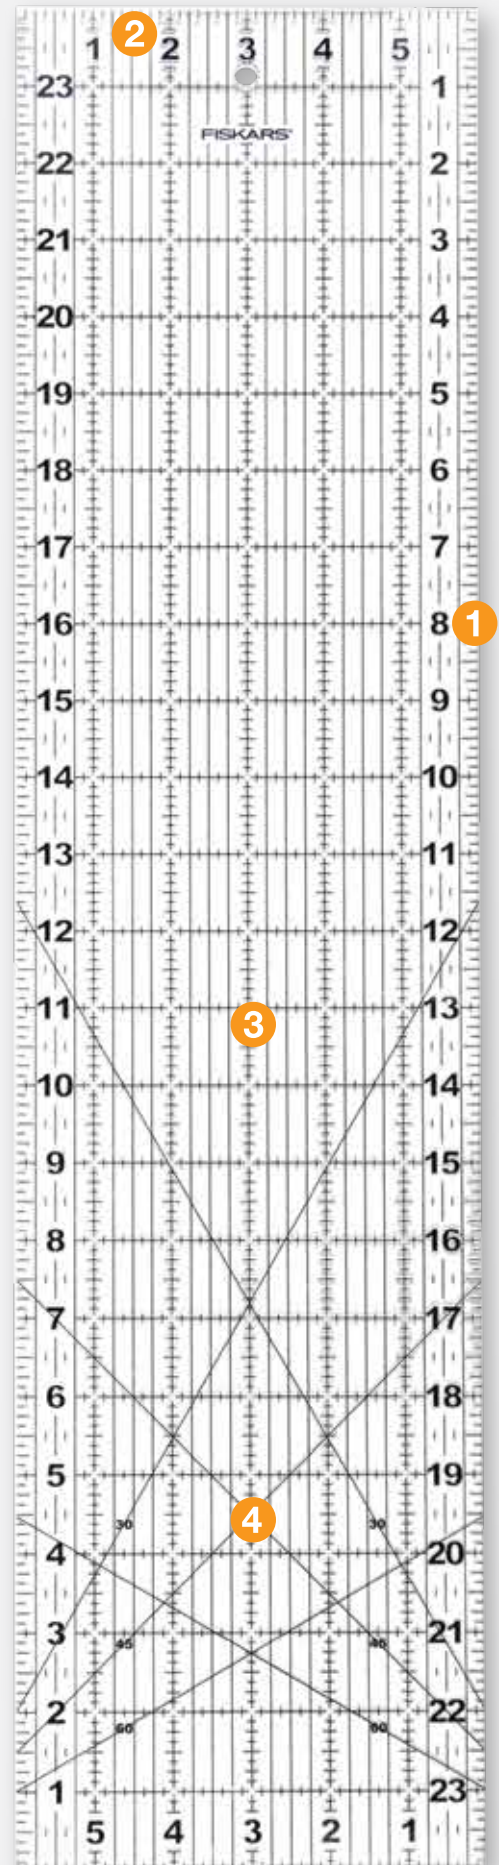

Patchwork rulers

Features & benefits

1 Additional sizes

Folding allows for additional cutting patterns and sizes. Once folded the rulers allow you to cut squares and triangles.

2 Black & white markings

Makes rulers measurements clear to read on both light and dark fabrics.

3 Accuracy

Our transparent rulers provide continuous accuracy that is necessary for measuring and cutting perfect squares, strips, triangles, or any shape for your quilt.

4 Easy use

For easy triangle and star patterns, the angles lines are clearly marked at 30°, 45° and 60°.