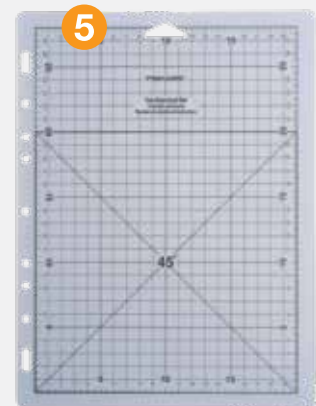

ShapeCutter™

Features & benefits

1 Ergonomic & safe

Ergonomic shape and Softgrip® pads for good grip and comfort.

2 Pivoting arm

To enable easy blade changing.

3 Adjustable blade depth

Adjustability according to material thickness.

4 Free hand option

Can be used free hand (removable orange base with locking and release system) or with ShapeTemplates™.

5 Surface protection

To be used with a Fiskars® ShapeCutter™ mat to protect the working surface.