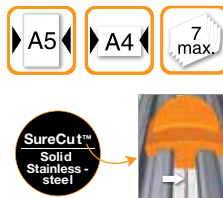

1. Trimmer base is 100% recycled - post consumable recycled black resin and Eco friendly.
   - Recycled material weight for 64% of the total product.
2. Max: Portrait A5 | Landscape A4 | 7 x 80g sheets

A4 Recycled Titanium Ø45mm Rotary Paper Trimmer 30 cm					Art. no. 1004640	EAN 3 359000 054573
Height: 98 mm	Length: 454 mm	Width: 394 mm	Weight: 3090 g	Retail box: -	Old art. no. 5457