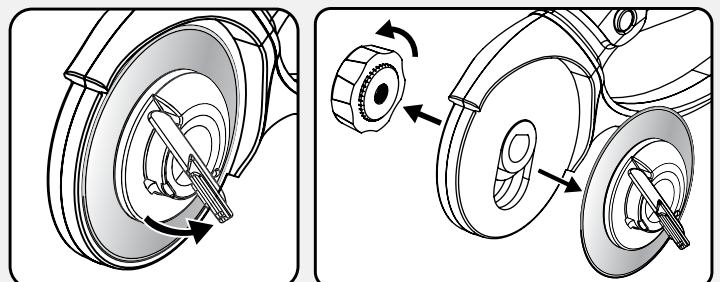

Rotary cutters & Cutting mats

Rotary Cutter Ø45 mm Loop Titanium Easy Blade Change					Art. no. 1003861	EAN 0 078484 095218
Height: 31 mm	Length: 222 mm	Width: 94 mm	Weight: 86 g	Retail box: 6	Old art. no. 9521P	