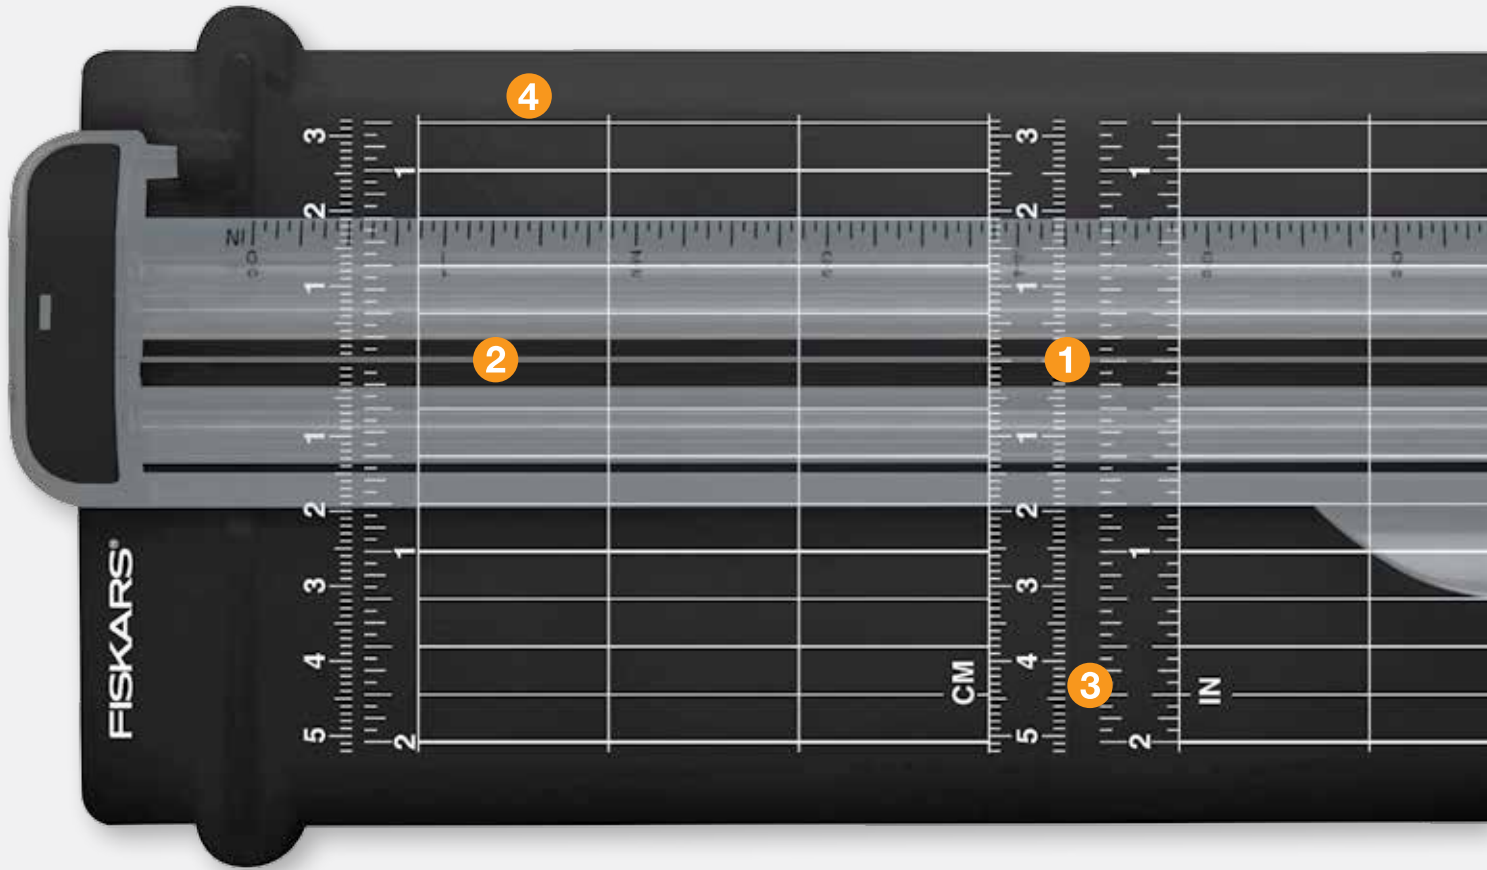

Recycled trimmers

Features & benefits

1 TripleTrack™ Titanium Carbide coated blade

For extra cutting capacity and durability (3 times harder than steel). Cut up to 7 sheets at a time.

2 SureCut wire cut-line

Unique SureCut Wire cut-line guide indicated where to cut with precision.

3 Easy measurements

Metric and inch measurements for easy guideline.

4 100% Recycled

Paper trimmer base is 100% recycled - post consumable recycled black resin and Eco friendly.